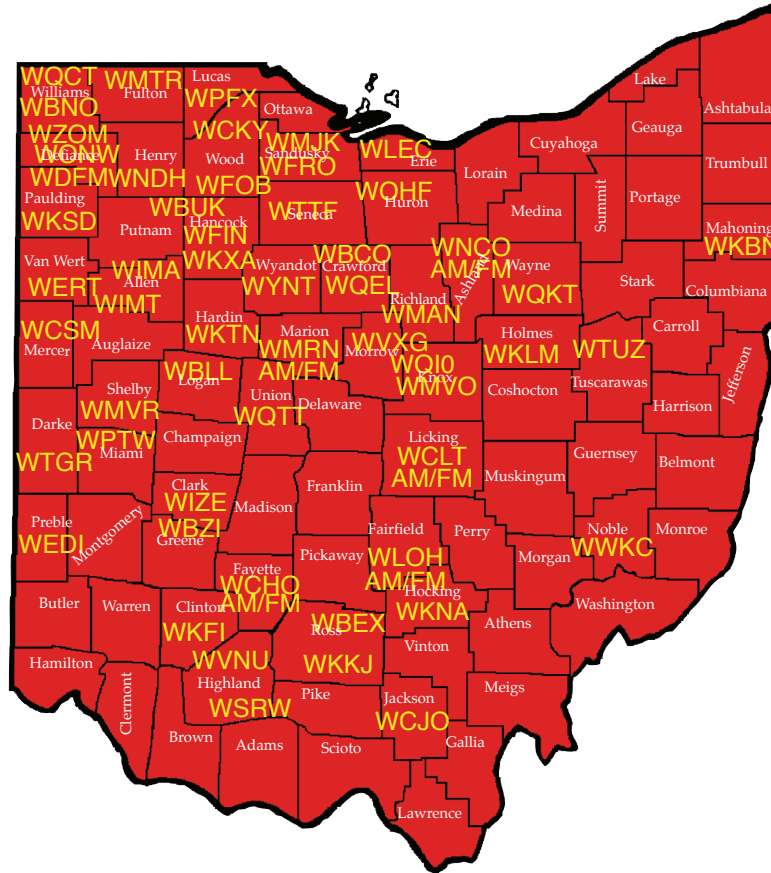

Affiliates

WIMA-AM 1150	Allen County	WCLT-FM 100.3	Licking County
WIMT-FM 102.1	Allen County	WCLT-AM 1430	Licking County
WNCO-AM 1340	Ashland County	WBLL-AM 1390	Logan County
WNCO-FM 101.3	Ashland County	WPEX-FM 107.7	Lucas County
WIZE-AM 1340	Clark County	WKBN-AM 570	Mahoning County
WKFI-AM 1090	Clinton County	WMRN-FM 94.3	Marion County
WBCO-AM 1540	Crawford County	WMRN-AM 1490	Marion County
WQEL-FM 92.7	Crawford County	WCSM-FM 96.7	Mercer County
WTGR-FM 97.5	Darke County	WPTW-AM 1570	Miami County
WDFM-FM 98.1	Defiance County	WVXG-FM 95.1	Morrow County
WONW-AM 1280	Defiance County	WWKC-FM 104.9	Noble County
WZOM-FM 105.7	Defiance County	WKSD-FM 99.7	Paulding County
WLEC-AM 1450	Erie County	WEDI-AM 1130	Preble County
WLOH-AM 1320	Fairfield County	WBUK-FM 106.3	Putnam County
WLOH FM 104.5	Fairfield County	WMAN-AM 1400	Richland County
WCHO-FM 105.5	Fayette County	WBEX-AM 1490	Ross County
WCHO-AM 1250	Fayette County	WKKJ-FM 94.3	Ross County
WMTR-FM 96.1	Fulton County	WFRO-FM 99.1	Sandusky County
WBZI-AM 1500	Greene County	WMJK-FM 100.9	Sandusky County
WKXA-FM 100.5	Hancock County	WTTF-AM 1600	Seneca County
WFIN-AM 1330	Hancock County	WMVR-FM 105.5	Shelby County
WKTN-FM 95.3	Hardin County	WTUZ-FM 99.9	Tuscarawas County
WNDH-FM 103.1	Henry County	WQTT-AM 1270	Union County
WSRW-AM 1590	Highland County	WERT-AM 1220	Van Wert County
WVNU-FM 97.5	Highland County	WQKT-FM 104.5	Wayne County
WKNA-FM 98.3	Hocking County	WBNO-FM 100.9	Williams County
WKLM-FM 95.3	Holmes County	WQCT-AM 1520	Williams County
WOHF-FM 92.1	Huron County	WFOB-AM 1430	Wood County
WCJO-FM 97.7	Jackson County	WCKY-FM 103.7	Wood County
WMVO-AM 1300	Knox County	WYNT-FM 95.9	Wyandot County
WQIO-FM 93.7	Knox County		