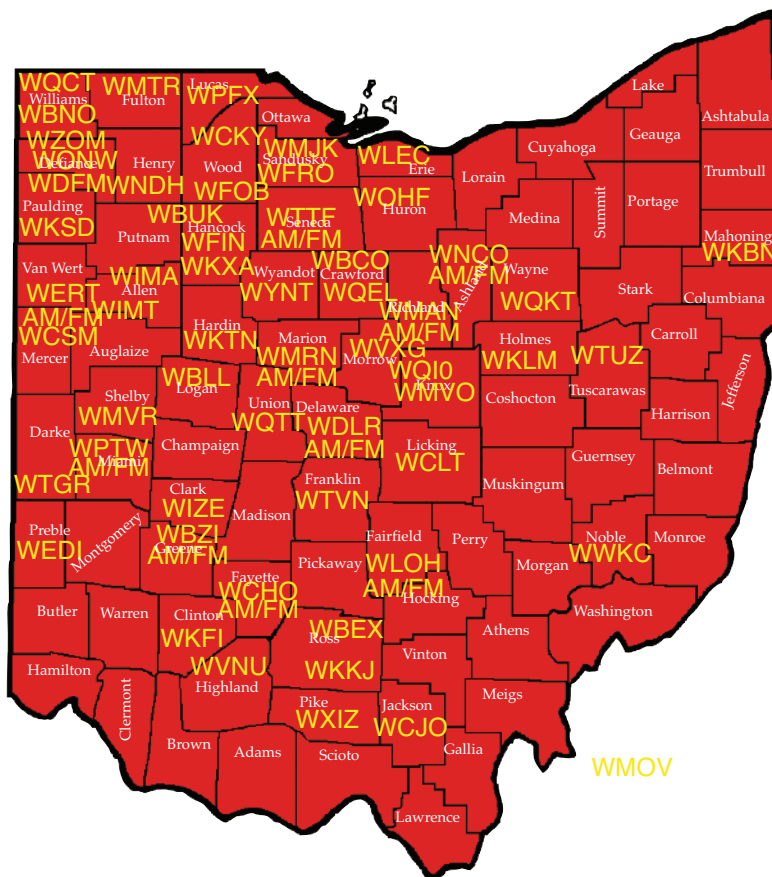

Affiliates

WIMA-AM 1150	Allen County	WPFX-FM 107.7	Lucas County
WIMT-FM 102.1	Allen County	WKBN-AM 570	Mahoning County
WNCO-AM 1340	Ashland County	WMRN-FM 94.3	Marion County
WNCO-FM 101.3	Ashland County	WMRN-AM 1490	Marion County
WIZE-AM 1340	Clark County	WCSM-FM 96.7	Mercer County
WKFI-AM 1090	Clinton County	WPTW-AM 1570	Miami County
WBCO-AM 1540	Crawford County	WPTW-FM 98.1	Miami County
WQEL-FM 92.7	Crawford County	WVXG-FM 95.1	Morrow County
WDLR-AM 1550	Delaware County	WWKC-FM 104.9	Noble County
WDLR-FM 92.9	Delaware County	WKSD-FM 99.7	Paulding County
WTGR-FM 97.5	Darke County	WXIZ-FM 100.9	Pike County
WDFM-FM 98.1	Defiance County	WEDI-AM 1130	Preble County
WONW-AM 1280	Defiance County	WBUK-FM 106.3	Putnam County
WZOM-FM 105.7	Defiance County	WMAN-AM 1400	Richland County
WLEC-AM 1450	Erie County	WMAN-FM 98.3	Richland County
WLOH-AM 1320	Fairfield County	WBEX-AM 1490	Ross County
WLOH-FM 104.5	Fairfield County	WKKJ-FM 94.3	Ross County
WCHO-FM 105.5	Fayette County	WFRQ-FM 99.1	Sandusky County
WCHO-AM 1250	Fayette County	WMJK-FM 100.9	Sandusky County
WTVN-AM 610	Franklin County	WTTF-AM 1600	Seneca County
WMTR-FM 96.1	Fulton County	WTTT-FM 93.3	Seneca County
WBZI-AM 1500	Greene County	WMVR-FM 105.5	Shelby County
WBZI-FM 100.3	Greene County	WTUZ-FM 99.9	Tuscarawas County
WKXA-FM 100.5	Hancock County	WQTT-AM 1270	Union County
WFIN-AM 1330	Hancock County	WERT-AM 1220	Van Wert County
WKTN-FM 95.3	Hardin County	WERT-FM 104.3	Van Wert County
WNDH-FM 103.1	Henry County	WQKT-FM 104.5	Wayne County
WVNU-FM 97.5	Highland County	WBOB-FM 100.9	Williams County
WKLM-FM 95.3	Holmes County	WQCT-AM 1520	Williams County
WOHF-FM 92.1	Huron County	WFOB-AM 1430	Wood County
WCJO-FM 97.7	Jackson County	WCKY-FM 103.7	Wood County
WMVO-AM 1300	Knox County	WYNT-FM 95.9	Wyandot County
WQIO-FM 93.7	Knox County	WMOV-AM 1360	Ravenswood, WV
WCLT-FM 100.3	Licking County	WMOV-FM 106.7	Ravenswood, WV
WBLL-AM 1390	Logan County