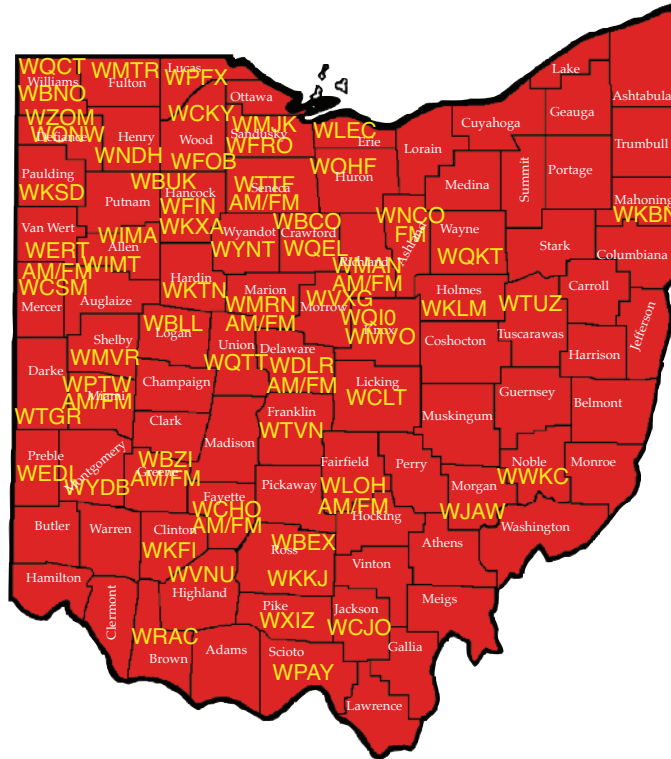

Media Kit

Print - Radio - Online.
Ohio's Source for Ag Information

Corporate Office

1625 Bethel Rd. • Columbus, OH 43220
614-273-0465 • 1-800-686-8299 • Fax: 614-273-0463
www.ocj.com • www.ohioagnet.com

Ohio Ag Net is Ohio's largest and most recognized farm radio network in the state. The staff of Ohio Ag Net brings years of experience and an intimate knowledge of Ohio's Agriculture to the airways on more than 60 stations daily. Farmers are very mobile and still rely heavily on their local radio station for daily farm news and information. In fact according to the National Association of Farm Broadcasting's latest research, radio is the number one source farmers rely on for daily farm information.

The Ohio Ag Net broadcast team knows Ohio's agriculture, understands the issues and news cycles and delivers daily broadcasts that are informative and vital to the daily operation of today's farms.

- **Team of veteran farm broadcasters.**
- **Three hours of farm programming aired daily on 65 stations throughout Ohio.**
- **Live broadcasts from more than 75 agricultural events through Ohio.**

Allen County
Allen County
Ashland County
Brown County
Clinton County
Crawford County
Crawford County
Darke County
Defiance County
Defiance County
Delaware County
Delaware County
Erie County
Fairfield County
Fairfield County
Fayette County
Fayette County
Franklin County
Fulton County
Greene County
Greene County
Hancock County
Hancock County
Hardin County
Henry County
Highland County
Holmes County
Huron County
Jackson County
Knox County
Knox County
Licking County
Logan County
Lucas County