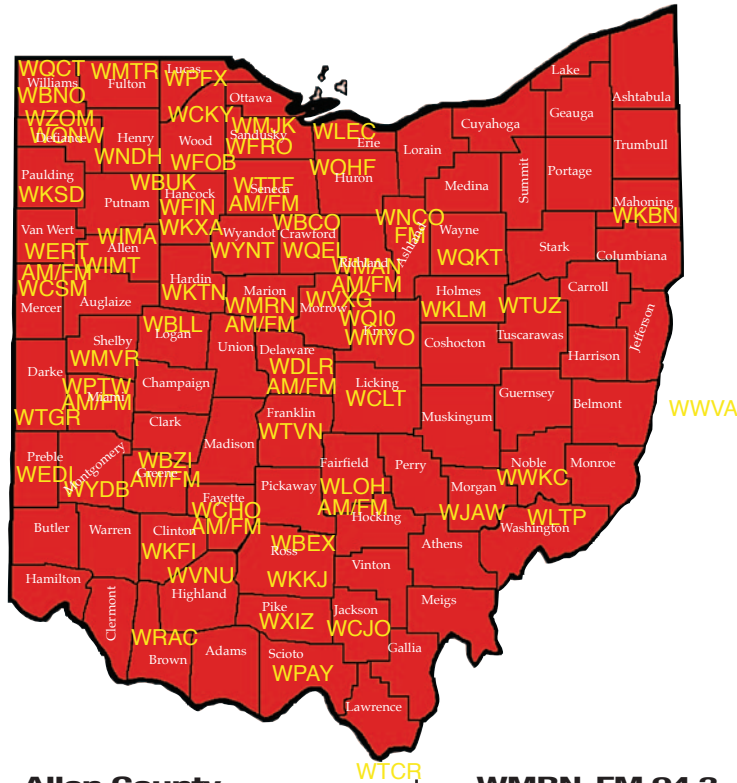

Affiliates

WIMA-AM 1150
WIMT-FM 102.1
WNCO-FM 101.3
WRAC-FM 103.1
WKFI-AM 1090
WBCO-AM 1540
WQEL-FM 92.7
WTGR-FM 97.5
WONW-AM 1280
WZOM-FM 105.7
WDLR-AM 1270
WDLR-FM 96.7
WLEC-AM 1450
WLOH-AM 1320
WLOH-FM 104.5
WCHO-FM 105.5
WCHO-AM 1250
WTVN-AM 610
WMTR-FM 96.1
WBZI-AM 1500
WBZI-FM 100.3
WKXA-FM 100.5
WFIN-AM 1330
WKTN-FM 95.3
WNDH-FM 103.1
WVNU-FM 97.5
WKLM-FM 95.3
WOHF-FM 92.1
WCJO-FM 97.7
WMVO-AM 1300
WQIO-FM 93.7
WCLT-FM 100.3
WBLL-AM 1390
WPFX-FM 107.7
WKBN-AM 570

Allen County
Allen County
Ashtabula County
Brown County
Clinton County
Crawford County
Crawford County
Darke County
Defiance County
Defiance County
Delaware County
Delaware County
Erie County
Fairfield County
Fairfield County
Fayette County
Fayette County
Franklin County
Fulton County
Greene County
Greene County
Hancock County
Hancock County
Hardin County
Henry County
Highland County
Holmes County
Huron County
Jackson County
Knox County
Knox County
Licking County
Logan County
Lucas County
Mahoning County

WTCR

WMRN-FM 94.3
WMRN-AM 1490
WCSM-FM 96.7
WPTW-AM 1570
WPTW-FM 98.1
WYDB-FM 94.5
WJAW-FM 100.9
WVXG-FM 95.1
WWKC-FM 104.9
WKSD-FM 99.7
WXIZ-FM 100.9
WEDI-AM 1130
WBUK-FM 106.3
WMAN-AM 1400
WMAN-FM 98.3
WBEX-AM 1490
WKKJ-FM 94.3
WFRQ-FM 99.1
WMJK-FM 100.9
WPAY-FM 98.3
WTTF-AM 1600
WTTF-FM 93.3
WMVR-FM 105.5
WTUZ-FM 99.9
WERT-AM 1220
WERT-FM 104.3
WLTP-AM 910
WQKT-FM 104.5
WBNO-FM 100.9
WQCT-AM 1520
WFOB-AM 1430
WQTY-FM 103.7
WYNT-FM 95.9
WWVA-AM 1170
WTCR-FM 103.3

Marion County
Marion County
Mercer County
Miami County
Miami County
Montgomery County
Morgan County
Morrow County
Noble County
Paulding County
Pike County
Pike County
Preble County
Putnam County
Richland County
Richland County
Ross County
Ross County
Sandusky County
Sandusky County
Scioto County
Seneca County
Seneca County
Shelby County
Tuscarawas County
Van Wert County
Van Wert County
Washington County
Wayne County
Williams County
Williams County
Wood County
Wood County
Wyandot County
Wheeling, W. Virg.
Huntington, W. Virg.