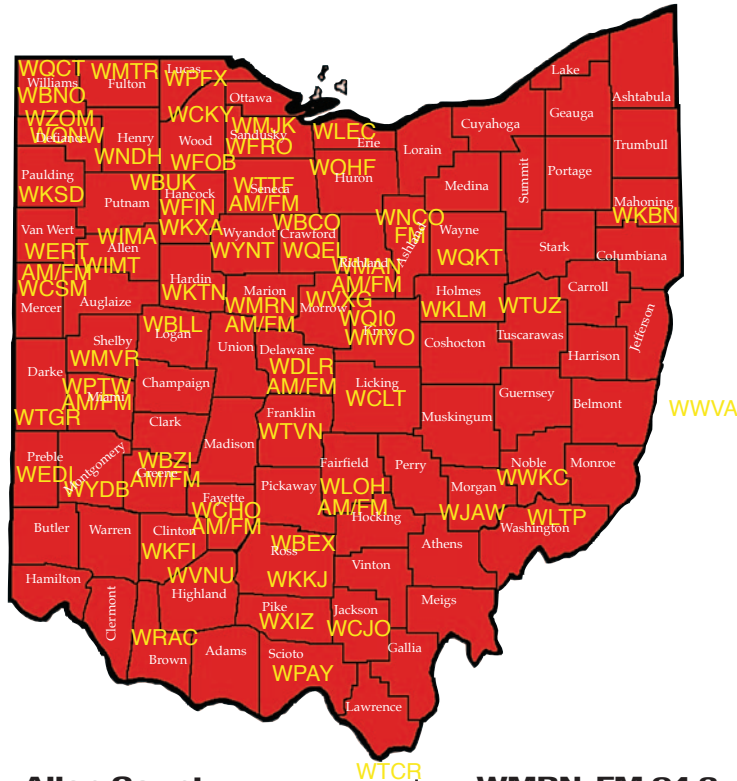

Affiliates

WIMA-AM 1150
WIMT-FM 102.1
WNCO-FM 101.3
WRAC-FM 103.1
WKFI-AM 1090
WBCO-AM 1540
WQEL-FM 92.7
WTGR-FM 97.5
WONW-AM 1280
WZOM-FM 105.7
WDLR-AM 1270
WDLR-FM 96.7
WLEC-AM 1450
WLOH-AM 1320
WLOH-FM 104.5
WCHO-FM 105.5
WCHO-AM 1250
WTVN-AM 610
WMTR-FM 96.1
WBZI-AM 1500
WBZI-FM 100.3
WKXA-FM 100.5
WFIN-AM 1330
WKTN-FM 95.3
WNDH-FM 103.1
WVNU-FM 97.5
WKLM-FM 95.3
WOHF-FM 92.1
WCJO-FM 97.7
WMVO-AM 1300
WQIO-FM 93.7
WCLT-FM 100.3
WBLL-AM 1390
WPFX-FM 107.7
WKBN-AM 570

Allen County
Allen County
Ashtabula County
Brown County
Clinton County
Crawford County
Crawford County
Darke County
Defiance County
Defiance County
Delaware County
Delaware County
Erie County
Fairfield County
Fairfield County
Fayette County
Fayette County
Franklin County
Fulton County
Greene County
Greene County
Hancock County
Hancock County
Hardin County
Henry County
Highland County
Holmes County
Huron County
Jackson County
Knox County
Knox County
Licking County
Logan County
Lucas County
Mahoning County

WTCR

WMRN-FM 94.3
WMRN-AM 1490
WCSM-FM 96.7
WPTW-AM 1570
WPTW-FM 98.1
WYDB-FM 94.5
WJAW-FM 100.9
WVXG-FM 95.1
WWKC-FM 104.9
WKSD-FM 99.7
WXIZ-FM 100.9
WEDI-AM 1130
WBUK-FM 106.3
WMAN-AM 1400
WMAN-FM 98.3
WBEX-AM 1490
WKKJ-FM 94.3
WFRQ-FM 99.1
WMJK-FM 100.9
WPAY-FM 98.3
WTTF-AM 1600
WTTF-FM 93.3
WMVR-FM 105.5
WTUZ-FM 99.9
WERT-AM 1220
WERT-FM 104.3
WLTP-AM 910
WQKT-FM 104.5
WBNO-FM 100.9
WQCT-AM 1520
WFOB-AM 1430
WQTY-FM 103.7
WYNT-FM 95.9
WWVA-AM 1170
WTCR-FM 103.3

Marion County
Marion County
Mercer County
Miami County
Miami County
Montgomery County
Morgan County
Morrow County
Noble County
Paulding County
Pike County
Preble County
Putnam County
Richland County
Richland County
Ross County
Ross County
Sandusky County
Sandusky County
Scioto County
Seneca County
Seneca County
Shelby County
Tuscarawas County
Van Wert County
Van Wert County
Washington County
Wayne County
Williams County
Williams County
Wood County
Wood County
Wyandot County
Wheeling, W. Virg.
Huntington, W. Virg.