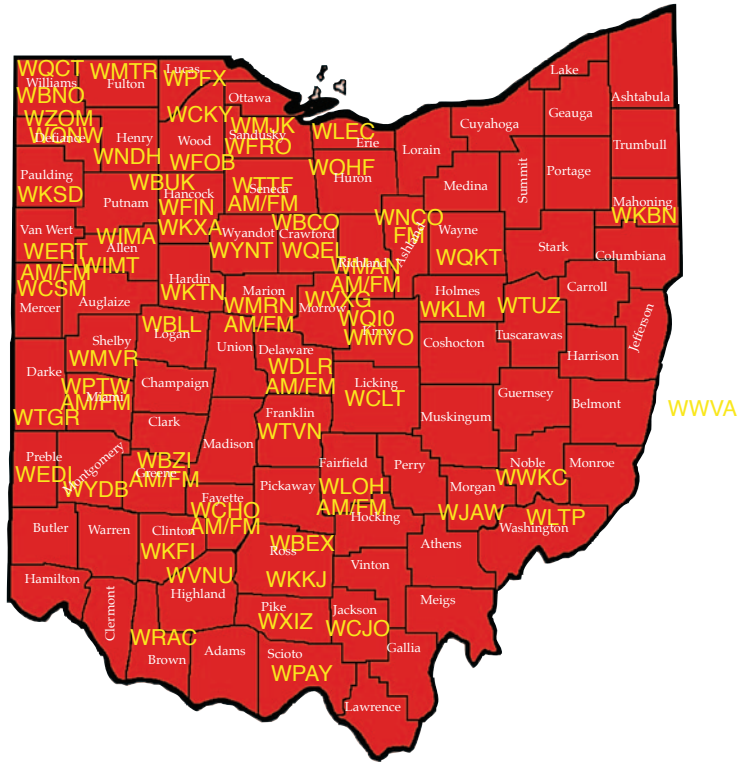

# Media Kit

**Print - Radio - Online.**  
**Ohio's Source for Ag Information**

[www.ocj.com](http://www.ocj.com) • [www.ohioagnet.com](http://www.ohioagnet.com)

Ohio Ag Net is Ohio's largest and most recognized farm radio network in the state. The staff of Ohio Ag Net brings years of experience and an intimate knowledge of Ohio's Agriculture to the airways on more than 60 stations daily. Farmers are very mobile and still rely heavily on their local radio station for daily farm news and information. In fact according to the National Association of Farm Broadcasting's latest research, radio is the number one source farmers rely on for daily farm information.

The Ohio Ag Net broadcast team knows Ohio's agriculture, understands the issues and news cycles and delivers daily broadcasts that are informative and vital to the daily operation of today's farms.

- **Team of veteran farm broadcasters.**
- **Three hours of farm programming aired daily on 65 stations throughout Ohio.**
- **Live broadcasts from more than 75 agricultural events through Ohio.**

**Marion County**  
**Marion County**  
**Mercer County**  
**Miami County**  
**Miami County**  
**Montgomery County**  
**Morgan County**  
**Morrow County**  
**Noble County**  
**Paulding County**  
**Pike County**  
**Preble County**  
**Putnam County**  
**Richland County**  
**Richland County**  
**Ross County**  
**Ross County**  
**Sandusky County**  
**Sandusky County**  
**Scioto County**  
**Seneca County**  
**Seneca County**  
**Shelby County**  
**Tuscarawas County**  
**Van Wert County**  
**Van Wert County**  
**Washington County**  
**Wayne County**  
**Williams County**  
**Williams County**  
**Wood County**  
**Wood County**  
**Wyandot County**  
**Wheeling, W. Virg.**